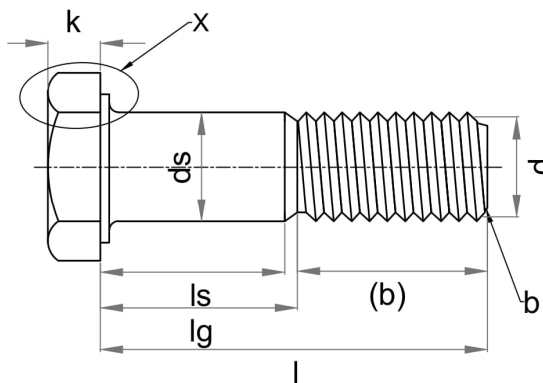

## Hexagon Bolt – DIN EN 14399-4 (ISO 6914)

#### Notes:-

1. The Bolt will be according to DIN EN 14399-4.
2. Threads will conform to Class 6g of ISO 261 & ISO 965-2.
3. Material High grade carbon/alloy steel & stainless steel According to ISO 898-1.
4. Heat Treatment: Property Class 8 or 10.
5.  $\beta=15^\circ$  to  $30^\circ$ .
6. In Hot Dip Galvanizing Diameters will be reduced 0.3 mm.
7. The difference between  $l_s$  and  $l_g$  should not be less than  $1.5P$ .
8. Incomplete thread  $u = \leq 2P$ .
9. Reference datum for  $dw$ .
10. Maximum under head fillet.
11. Chamfer ( $b$ ) is Double of Pitch ( $b = 2P$ ).
12. All dimensions are in millimetres.