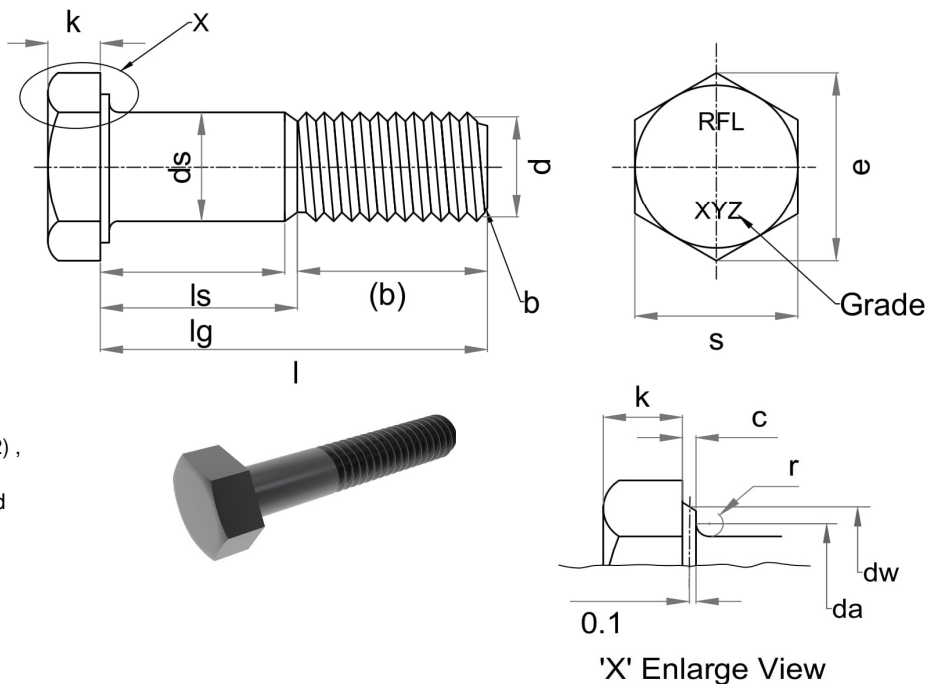

Hexagon Bolt – ISO 4014

Metric Series – Dimensions

Notes:-

1. The Bolt will be according to ISO 4014.
2. Threads will conform to Class 6g of ISO 724 & ISO 965-1.
3. Material High grade carbon/ alloy steel & stainless steel According to ISO 898-1.
4. Heat Treatment: Property Class 8 or 10.
5. $\beta=15^\circ$ to 30° .
6. In Hot Dip Galvanizing Diameters will be reduced 0.3 mm.
7. Threading Length of bolts according to total length of bolts.
 { (Total length $\leq 125 = 2d+6$), ($125 < \text{Total length} < 200 = 2d+12$),
 (Total length $> 200 = 2d+25$) }
8. Point shall be chamfered or for threads $\leq M4$ may be as-rolled (sheared end) in the accordance with ISO 4753.
9. Incomplete thread $u = \leq 2P$.
10. Reference datum for dw .
11. Maximum under head fillet.
12. Chamfer (b) is Double of Pitch ($b = 2P$).
13. All dimensions are in millimetres.