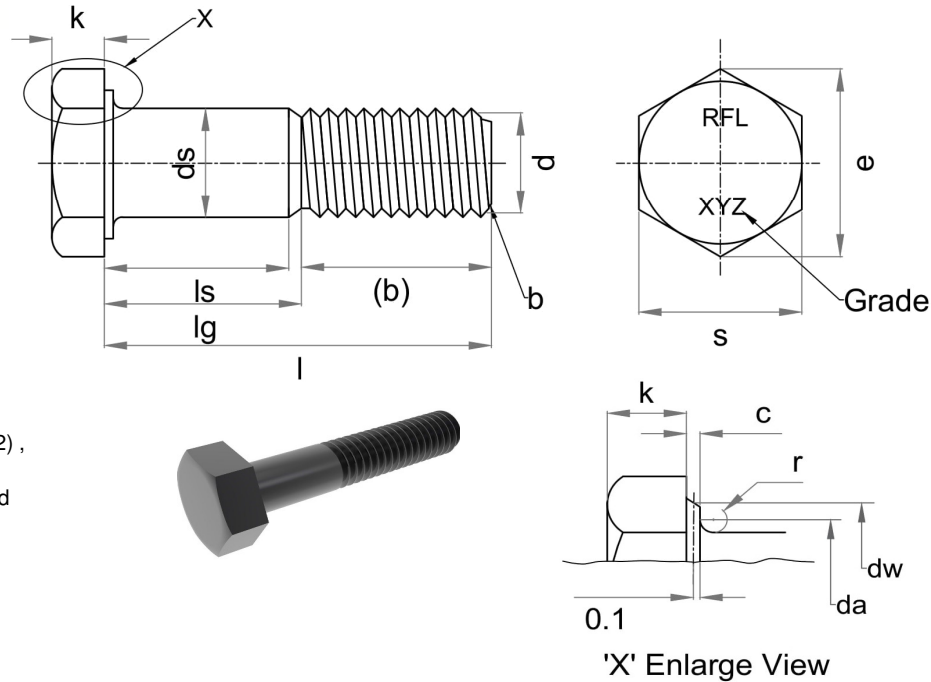

## Hexagon Bolt – DIN 931

### Metric Series – Dimensions

#### Notes:-

1. The Bolt will be according to DIN 931.
2. Threads will conform to Class 6g of ISO 724 & ISO 965-1.
3. Material High grade carbon/ alloy steel & stainless steel According to ISO 898-1.
4. Heat Treatment: Property Class 8 or 10.
5.  $\beta=15^\circ$  to  $30^\circ$ .
6. In Hot Dip Galvanizing Diameters will be reduced 0.3 mm.
7. Threading Length of bolts according to total length of bolts.   
 { (Total length  $\leq 125 = 2d+6$ ), (  $125 < \text{Total length} < 200 = 2d+12$  ),   
 (Total length  $> 200 = 2d+25$  ) }
8. Point shall be chamfered or for threads  $\leq M4$  may be as-rolled (sheared end) in the accordance with ISO 4753.
9. Incomplete thread  $u = \leq 2P$ .
10. Reference datum for dw.
11. Maximum under head fillet.
12. Chamfer (b) is Double of Pitch (  $b = 2P$  ).
13. All dimensions are in millimetres.